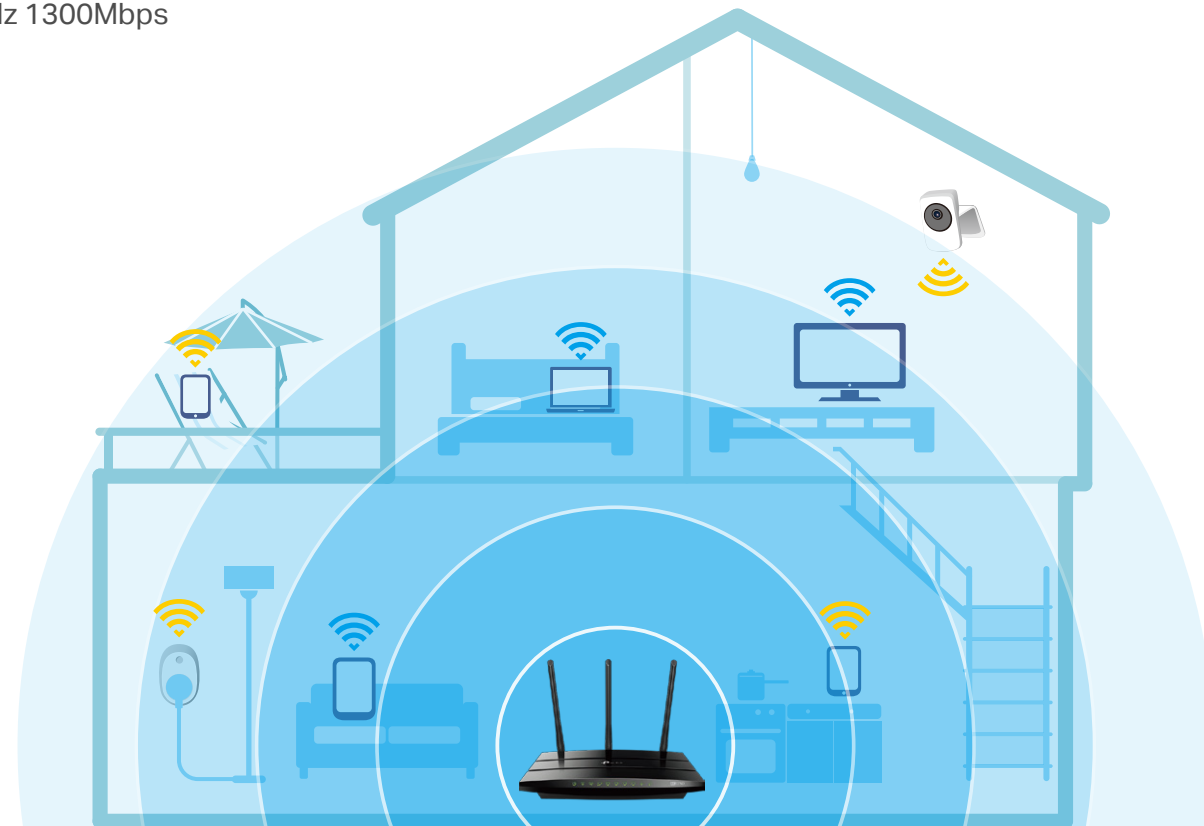

AC1750 Wireless Dual Band Gigabit Router

High-Speed Wi-Fi for Faster
Connections Across Your Home

Archer A7

450Mbps + 1300Mbps
Dual Band Wi-Fi

Gigabit Ports

USB 2.0 Port

Highlights

Faster, More Reliable Wi-Fi

The Archer A7 covers your home with fast dual band Wi-Fi. The strong 2.4GHz (450Mbps) Wi-Fi band is perfect for sending emails, browsing the web and listening to music. The 5GHz band reaches 1300Mbps so you can game and stream in HD at the same time without interruption.

-  2.4GHz 450Mbps
-  5GHz 1300Mbps

Powerful Connections

The Archer A7's USB 2.0 port makes it easy to connect external drives to the router, letting you quickly share files, photos, video, and music wirelessly. Achieve peak performance with your wired devices through Gigabit Ethernet ports that can operate 10× faster than standard Ethernet.

Highlights

Better Coverage

Three external omni directional antennas create strong, clear and dependable Wi-Fi throughout your home.

Easy Setup and Use

Installation is simple, thanks to an intuitive web interface and the powerful TP-Link app, Tether.