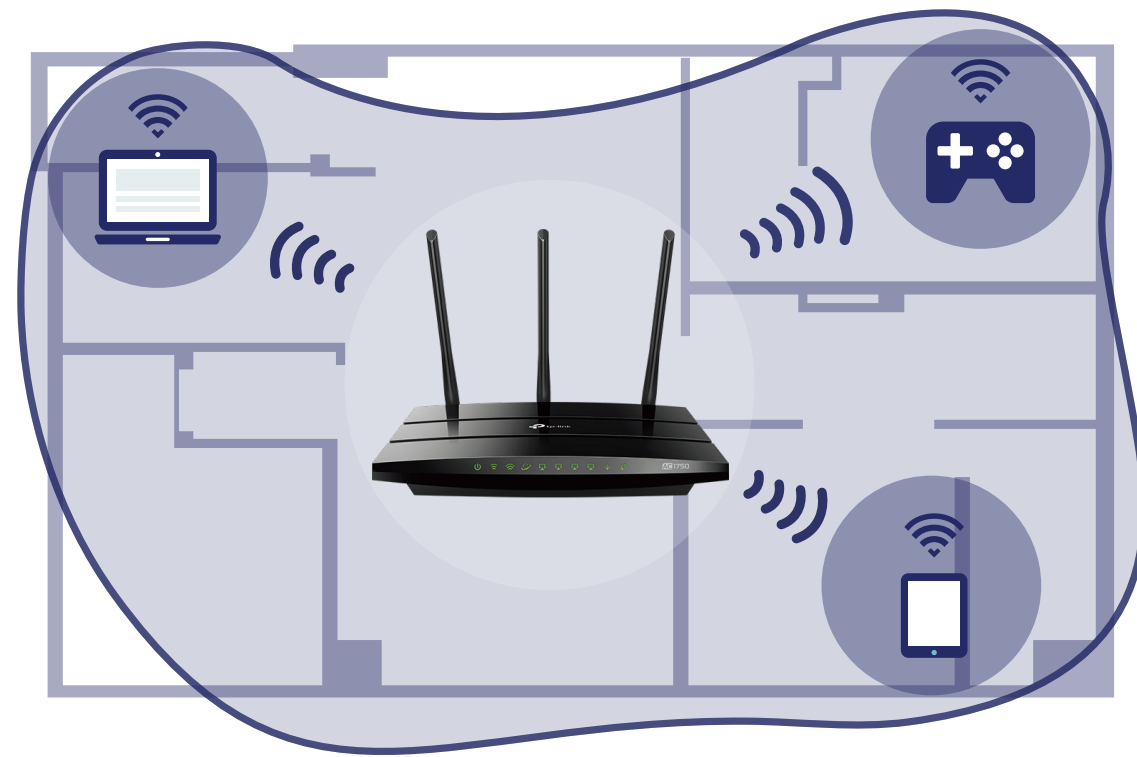

The Archer A7 covers your home with fast dual band Wi-Fi. The strong 2.4GHz (450Mbps) Wi-Fi band is perfect for sending emails, browsing the web and listening to music. The 5GHz band reaches 1300Mbps so you can game and stream in HD at the same time without interruption.

-  2.4GHz 450Mbps
-  5GHz 1300Mbps

Powerful Connections

The Archer A7's USB 2.0 port makes it easy to connect external drives to the router, letting you quickly share files, photos, video, and music wirelessly. Achieve peak performance with your wired devices through Gigabit Ethernet ports that can operate 10× faster than standard Ethernet.

Highlights

Better Coverage

Three external omni directional antennas create strong, clear and dependable Wi-Fi throughout your home.

Easy Setup and Use

Installation is simple, thanks to an intuitive web interface and the powerful TP-Link app, Tether.

Easy Sharing

- USB Port for Fast Sharing – With the USB 2.0 port, you can access and share your files and media locally. Through the router's FTP server, you can also access your files and media from network devices remotely
- Built-in Media Server – Allows you to play music, watch videos and view photos from any device on your network
- Offline Download – Allows you to download files without keeping your computer powered on all the time