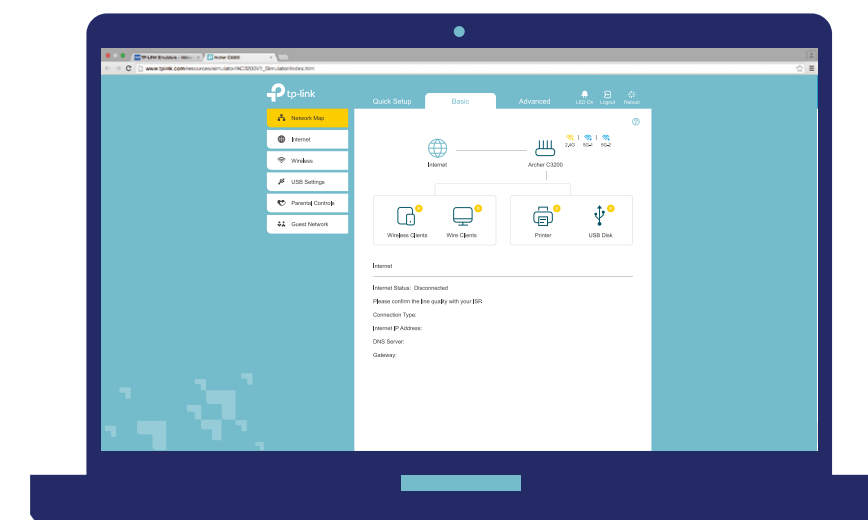

Highlights

Better Coverage

Three external omni directional antennas create strong, clear and dependable Wi-Fi throughout your home.

Easy Setup and Use

Installation is simple, thanks to an intuitive web interface and the powerful TP-Link app, Tether.