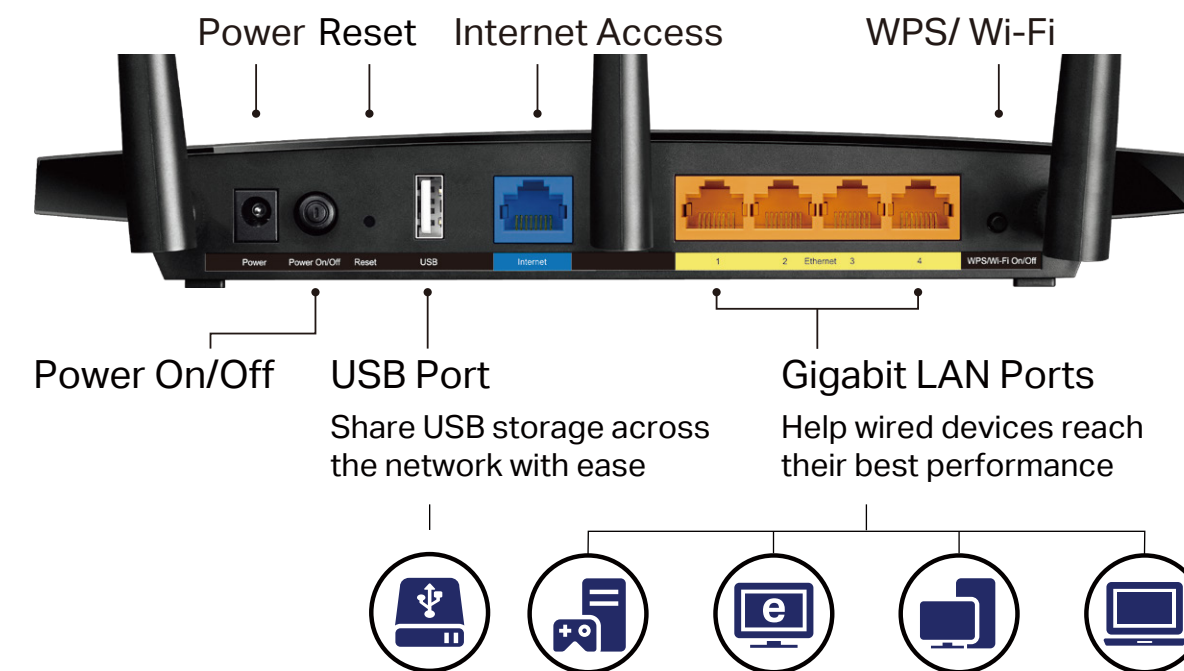

AC1750 Wireless Dual Band Gigabit Router

High-Speed Wi-Fi for Faster
Connections Across Your Home

Archer A7

450Mbps + 1300Mbps
Dual Band Wi-Fi

Gigabit Ports

USB 2.0 Port

Highlights

Faster, More Reliable Wi-Fi

The Archer A7 covers your home with fast dual band Wi-Fi. The strong 2.4GHz (450Mbps) Wi-Fi band is perfect for sending emails, browsing the web and listening to music. The 5GHz band reaches 1300Mbps so you can game and stream in HD at the same time without interruption.

-  2.4GHz 450Mbps
-  5GHz 1300Mbps

Powerful Connections

The Archer A7's USB 2.0 port makes it easy to connect external drives to the router, letting you quickly share files, photos, video, and music wirelessly. Achieve peak performance with your wired devices through Gigabit Ethernet ports that can operate 10× faster than standard Ethernet.

Highlights

Better Coverage

Three external omni directional antennas create strong, clear and dependable Wi-Fi throughout your home.

Easy Setup and Use

Installation is simple, thanks to an intuitive web interface and the powerful TP-Link app, Tether.